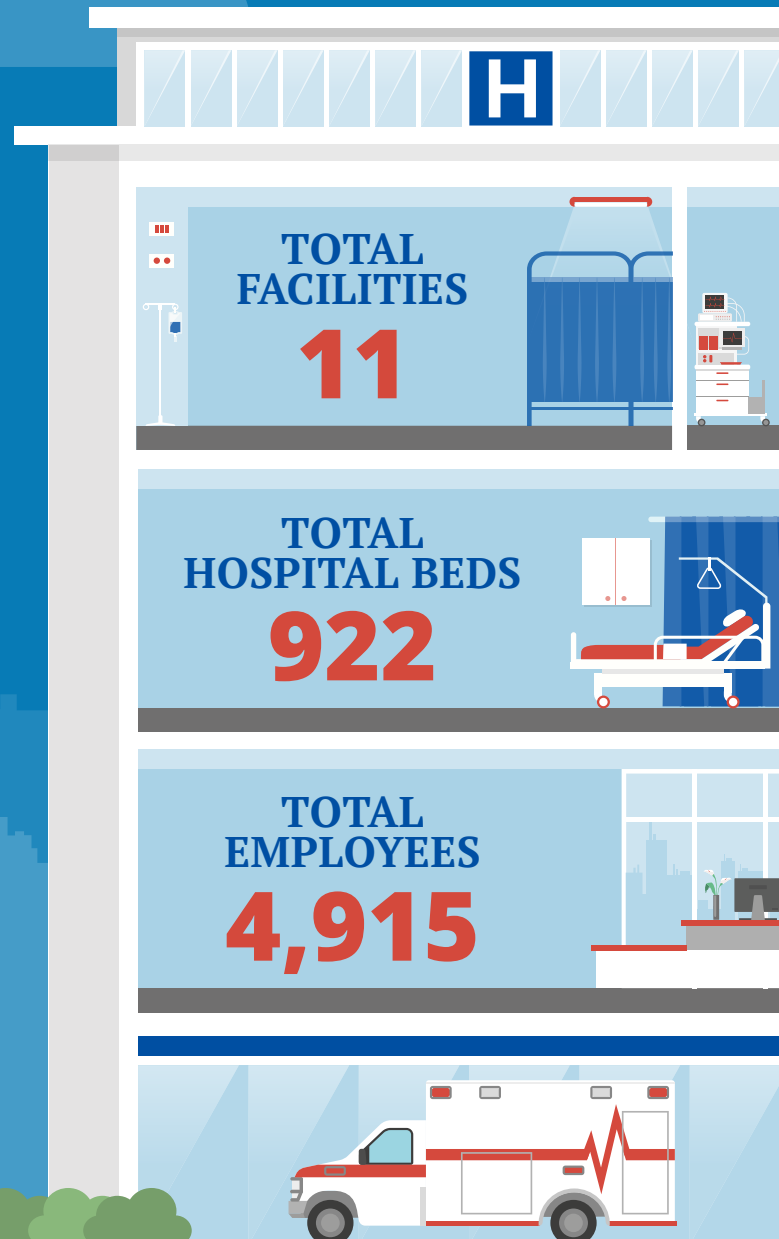

NEW JERSEY

FAH MEMBER FACILITIES

SENATE

Sen. Cory Booker (D)
Sen. Robert Menendez (D)

HOUSE *(Click name to view the district)*

Rep. Frank LoBiondo (R)/ New Jersey 2nd
Rep. Tom MacArthur (R)/ New Jersey 3rd
Rep. Chris Smith (R)/ New Jersey 4th
Rep. Leonard Lance (R)/ New Jersey 7th
Rep. Donald Payne Jr. (D)/ New Jersey 10th
Rep. Rodney Frelinghuysen (R)/ New Jersey 11th

Federation of American Hospitals represents America's investor-owned community hospitals and health systems.