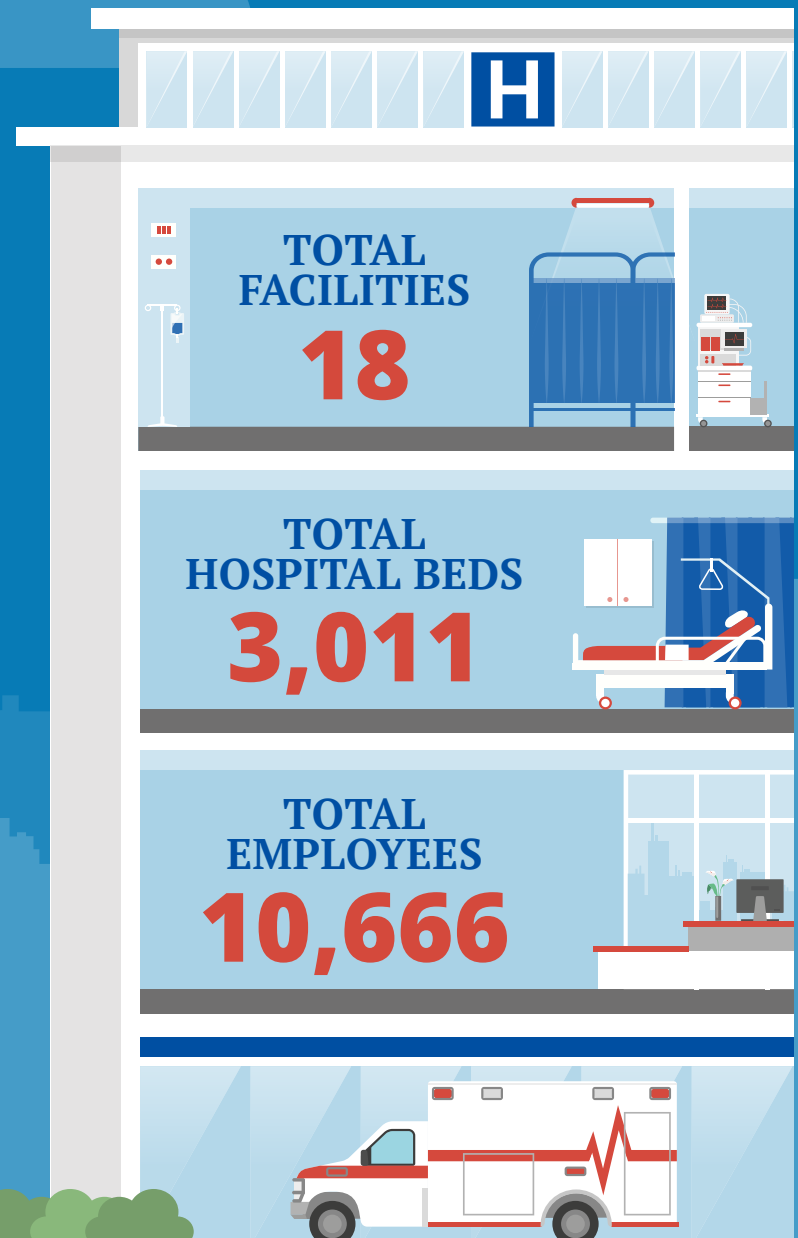

Rep. Ken Buck (R)/ Colorado 4th

Rep. Doug Lamborn (R)/ Colorado 5th

Rep. Mike Coffman (R)/ Colorado 6th

Rep. Ed Perlmutter (D)/ Colorado 7th

Federation of American Hospitals represents America's investor-owned community hospitals and health systems.

COLORADO FAH MEMBER FACILITIES

			Beds	Employees
REP. DIANA DEGETTE (D)/ COLORADO 1ST				
5 HOSPITALS				
Kindred Hospital Denver	Denver	Kindred	68	178
Kindred Hospital Denver South	Denver	Kindred	28	53
Presbyterian/St. Lukes Medical Center & Rocky Mountain Hospital for Children at P/St	Denver	HCA	680	1,725
Rose Medical Center	Denver	HCA	422	1,166
Swedish Medical Center	Englewood	HCA	408	1943
REP. JARED POLIS (D)/ COLORADO 2ND				
1 HOSPITAL				
Centennial Peaks	Louisville	Universal Health Services	72	228
REP. KEN BUCK (R)/ COLORADO 4TH				
2 HOSPITALS				
Colorado Plains Medical Center	Fort Morgan	LifePoint Health	50	357
Sky Ridge Medical Center	Lone Tree	HCA	284	1,264
REP. DOUG LAMBORN (R)/ COLORADO 5TH				
4 HOSPITALS				
Cedar Springs Hospital	Colorado Springs	Universal Health Services	110	253
Encompass Health Rehabilitation Hospital of Colorado Springs	Colorado Springs	Encompass Health	64	155
Kindred Hospital Colorado Springs	Colorado Springs	Kindred	30	63
Pikes Peak Regional Hospital	Woodland Park	Steward	15	152
REP. MIKE COFFMAN (R)/ COLORADO 6TH				
5 HOSPITALS				
Encompass Health Rehabilitation Hospital of Littleton	Littleton	Encompass Health	40	135
Highlands Behavioral Health	Littleton	Universal Health Services	86	206
Kindred Hospital Aurora	Aurora	Kindred	37	81
Spalding Rehabilitation Hospital	Aurora	HCA	100	166
The Medical Center of Aurora	Aurora	HCA	360	1,709